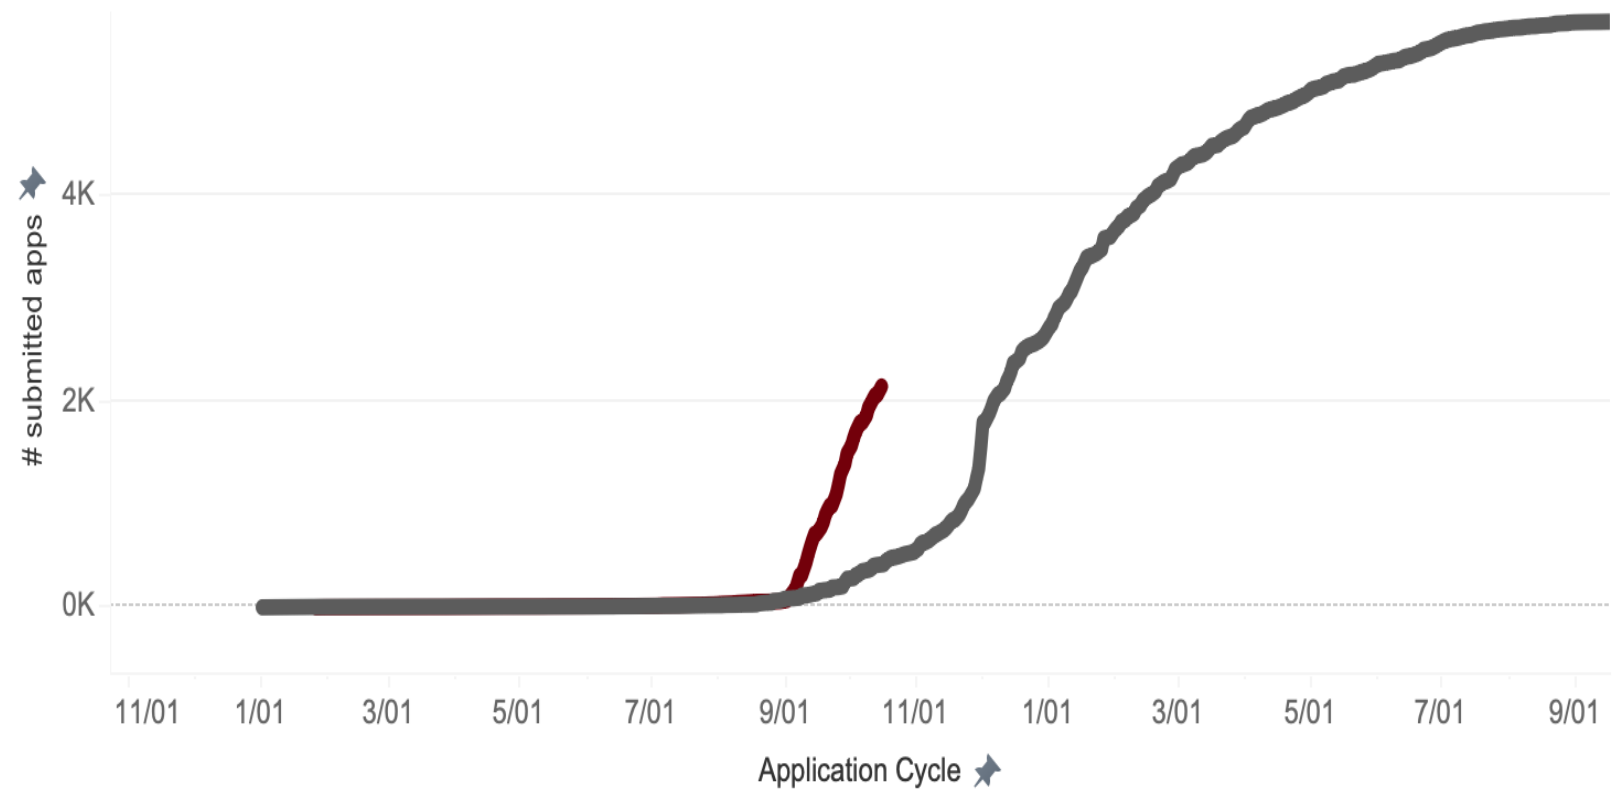

6,296 total graduate students
4,198 PHD applications

Fall 2023 primary graduate enrollment as of 10/20/2023

The Graduate School
UNIVERSITY OF SOUTH CAROLINA

GRADUATE ADMISSIONS FALL 2024

YEAR OVER YEAR

Total applications

2,363

Applications up

390%

International apps up

2270%

■ Fall 2023

■ Fall 2024

The Graduate School
UNIVERSITY OF SOUTH CAROLINA